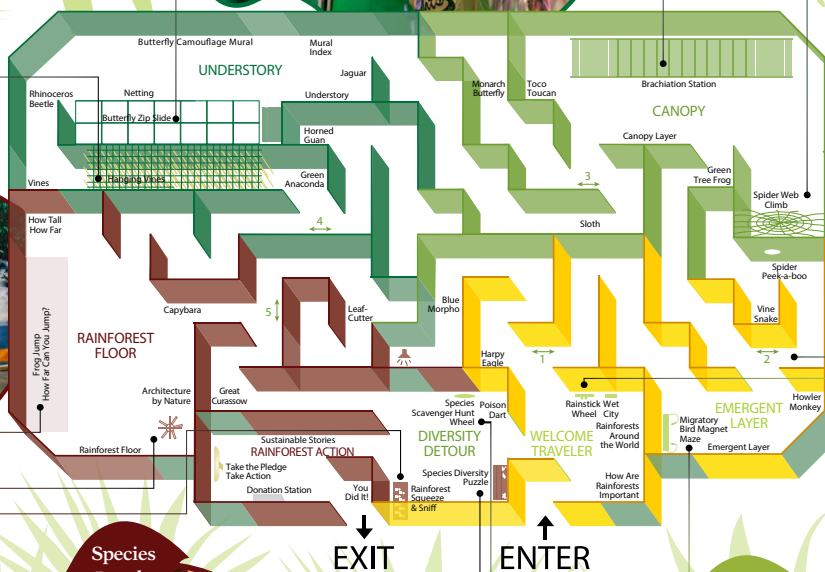

RAINFOREST ADVENTURE

Butterfly Zip Slide

Brachiation Station

Spider Web

Hanging Vines

Rainforest Quiz

Maze Progress

Architecture by Nature

Frog Jump

Rainstick Wheel

Your Nose Knows

Species Puzzle

Bird Migration Maze

Species Quest

minotaur mazes

Exhibition Specs & Info

minotaur mazes

Exhibit Specs

Installation	-	Indoor
Gallery Size	-	1,500 - 4,000 sq ft
Interactives	-	22
Curriculum	-	Pre-K - 8
Base Rental Fee	-	\$45,000 (3 months) + inbound shipping
Installation Fee	-	\$5,000
Inbound Shipping	-	One 53ft trailer
Payment Terms	-	25% w/contract, 50% 2 months prior to opening, 25% + inbound shipping 2 weeks after opening
Installation Staff	-	1 Minotaur technician + 4 host personnel
Installation Time	-	24 hours (120 man hours)
De-install Staff	-	1 Minotaur technician + 4 host personnel
De-install Time	-	16 hours (80 man hours)
Insurance	-	Host to insure for liability, loss or damage
Security	-	Minimal (venue security is sufficient)
Staffing	-	0 - 2 staff members as per traffic
Crates	-	All on wheels, indoor storage required
Electrical	-	Standard 110v, 5 locations in the exhibit
Ceiling height	-	8' 6" - Maze structure (optional)
	-	12' - Entrance Façade
	-	132" - 156" - Treetops
Crate Dimensions		
136"L x 48"W x 49"H		118"L x 48"W x 61"H
96"L x 48"W x 46"H		96"L x 48"W x 40"H
96"L x 42"W x 38"H		96"L x 32"W x 52"H
		96"L x 48"W x 60"H

Explore the dense layers of the rainforest, meet its diverse inhabitants, and learn our place in its story.

"Families loved the exhibit. A huge hit because of how interactive it is."

- Museum of the Rockies