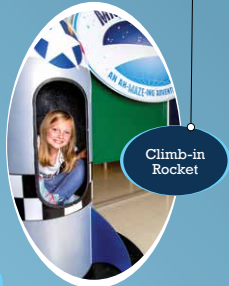

Explore the history of flight, navigation and NASA's vision for the future. Experiment with thrust, lift, control surfaces and gyroscopes. Build rockets and paper airplanes, then test them for distance and air-dexterity. Launch your rocket to Saturn, your plane to Sydney, or your visitors toward a career at NASA!

minotaur mazes

minotaur mazes

Exhibition Specs & Info

- Installation - Indoor
- Gallery Size - 2,000 - 5,000 sq ft
- Base Rental Fee - \$55,000 (3 months) + inbound shipping
- Installation Fee - \$5,000
- Inbound Shipping - One 53ft trailer
- Payment Terms - 25% w/contract, 50% 2 months prior to opening, 25% + inbound shipping 2 weeks after opening
- Installation Staff - 1 Minotaur technician + 4 host personnel
- Installation Time - 4 days (160 man hours)
- De-install Staff - 1 Minotaur technician + 4 host personnel
- De-install Time - 1-2 days (40-80 man hours)
- Insurance - Host to insure for liability, loss or damage
- Security - Minimal (venue security is sufficient)
- Staffing - 2 - 6 staff members as per traffic
- Crates - All on wheels, indoor storage required
- Electrical - Standard 110v, 2 locations
- Ceiling height - 8'-6" – Maze structure
- 9' – Airplane Launch Zone (10' with Sign-optional)
- optional, variable
- 9' - 11' – Logo sign mounted on maze
- 11'- 4" – Airplane arches above maze

Launch your rocket to Saturn, your plane to Sydney, and your visitors toward a career at NASA!

"A Wonderful Experience! Something for everyone ages 3 to 103. We've had great success with school groups, parties and special events. Patrons leave with a smile ...and usually several paper aircraft."