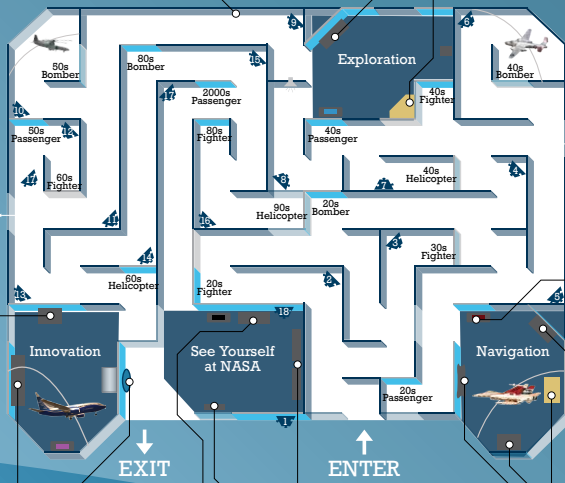

Explore the history of flight, navigation and NASA's vision for the future. Experiment with thrust, lift, control surfaces and gyroscopes. Build rockets and paper airplanes, then test them for distance and air-dexterity. Launch your rocket to Saturn, your plane to Sydney, or your visitors toward a career at NASA!

minotaur mazes

minotaur mazes

Exhibition Specs & Info

- Installation - Indoor
- Gallery Size - 2,000 - 5,000 sq ft
- Base Rental Fee - \$55,000 (3 months) + inbound shipping
- Installation Fee - \$5,000
- Inbound Shipping - One 53ft trailer
- Payment Terms - 25% w/contract, 50% 2 months prior to opening, 25% + inbound shipping 2 weeks after opening
- Installation Staff - 1 Minotaur technician + 4 host personnel
- Installation Time - 4 days (160 man hours)
- De-install Staff - 1 Minotaur technician + 4 host personnel
- De-install Time - 1-2 days (40-80 man hours)
- Insurance - Host to insure for liability, loss or damage
- Security - Minimal (venue security is sufficient)
- Staffing - 2 - 6 staff members as per traffic
- Crates - All on wheels, indoor storage required
- Electrical - Standard 110v, 2 locations
- Ceiling height - 8'-6" – Maze structure
- 9' – Airplane Launch Zone (10' with Sign-optional)
- optional, variable
- 9' - 11' – Logo sign mounted on maze
- 11'- 4" – Airplane arches above maze

Explore the history of flight, navigation and NASA's vision for the future. Experiment with thrust, lift, control surfaces and gyroscopes. Build rockets and paper airplanes, then test them for distance and air-dexterity.

Launch your rocket to Saturn, your plane to Sydney, and your visitors toward a career at NASA!

"A Wonderful Experience! Something for everyone ages 3 to 103. We've had great success with school groups, parties and special events. Patrons leave with a smile ...and usually several paper aircraft."