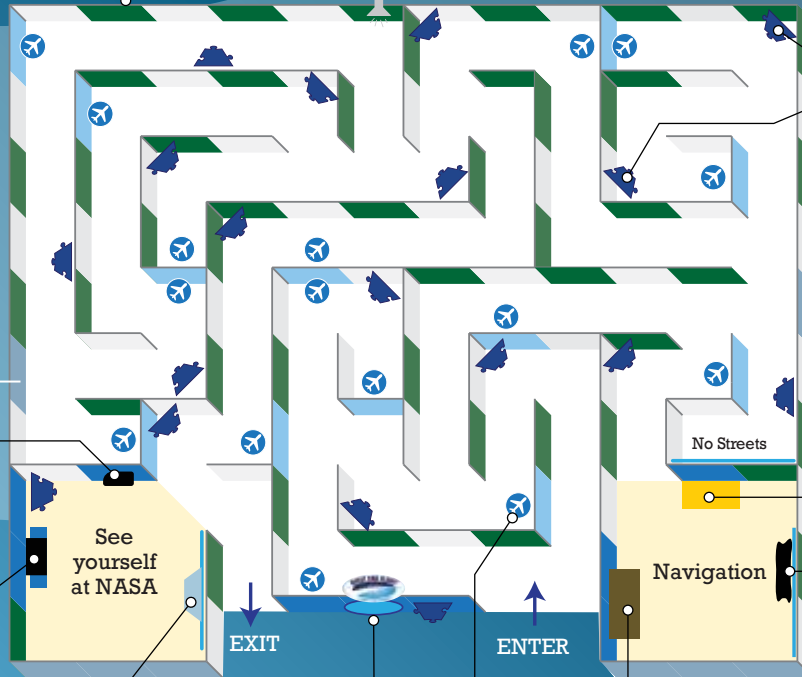

From early barnstormers to Mars and beyond, explore aviation's past and aerospace's future. Navigate the mission maze to find hidden puzzle pieces and assemble NASA's vision for the future. Discover historic aircraft, practice aviation skills and demystify aerospace technology. Then find out where you fit into the puzzle and how to launch into a career with NASA.

Mission Maze
Indoor or
Outdoor

NASA Quiz

Find NASA
Challenge
Pieces

Plot Your
Course

Complete
NASA
Puzzle

Be a GPS
Receiver

Draw an
Aircraft

Go on an
Aircraft Quest

Find
Your Historic
Aircraft

Read a
Topo Map

minotaur mazes

Exhibition Specs & Info

minotaur mazes

- Installation - Indoor or Outdoor
- Gallery Size - 1,500 - 2,400 sq ft
- Base Rental Fee - \$29,500 + inbound shipping
- Installation Fee - Indoor \$3,000
- Outdoor \$6,000
- Inbound Shipping - One 53ft trailer
- Payment Terms - 25% w/contract, 50% 2 months prior to opening, 25% + inbound shipping 2 weeks after opening
- Installation Staff - 1 Minotaur technician + 4 host personnel
- Installation Time - 3 days (120 man hours)
- De-install Staff - 1 Minotaur technician + 4 host personnel
- De-install Time - 1 day (40 man hours)
- Insurance - Host to insure for liability, loss or damage
- Security - Minimal (venue security is sufficient)
- Staffing - 0 - 2 staff members as per traffic
- Crates - All on wheels, indoor storage required
- Electrical - Standard 110v, 1 location
- Ceiling height - 8'-6" – Maze structure optional, variable
- 9' - 11' – Logo sign mounted on maze

Uncover the history of aviation, practice navigation skills, and explore aerospace technology as you put together the pieces of NASA's vision for the future.

"A Wonderful Experience! Something for everyone ages 3 to 103. We've had great success with school groups, parties and special events."