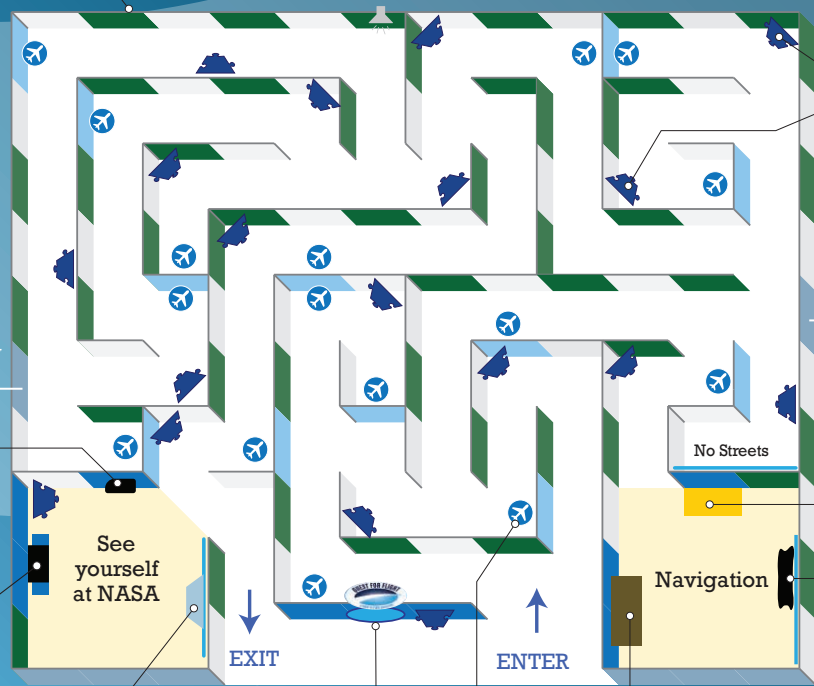

From early barnstormers to Mars and beyond, explore aviation's past and aerospace's future. Navigate the twists and turns of the mission maze to find hidden puzzle pieces and assemble NASA's vision for the future. Visit rooms to practice aviation skills and demystify aerospace technology. Take on missions to learn about historic aircraft. Then find out where you fit into the puzzle and how to launch into a career with NASA.

Mission Maze Indoor or Outdoor

NASA Quiz

Complete NASA Puzzle

Draw an Aircraft

Go on an Aircraft Quest

Find Your Historic Aircraft

Read a Topo Map

Find NASA Challenge Pieces

Plot Your Course

Be a GPS Receiver

Exhibition Specs & Info

minotaur mazes

- Installation - Indoor or Outdoor
- Gallery Size - 1,500 - 2,400 sq ft
- Base Rental Fee - \$29,500 + inbound shipping
- Installation Fee - Indoor \$3,000
- Outdoor \$6,000
- Inbound Shipping - One 53ft trailer
- Payment Terms - 25% w/contract, 50% 2 months prior to opening, 25% + inbound shipping 2 weeks after opening
- Installation Staff - 1 Minotaur technician + 4 host personnel
- Installation Time - 3 days (120 man hours)
- De-install Staff - 1 Minotaur technician + 4 host personnel
- De-install Time - 1 day (40 man hours)
- Insurance - Host to insure for liability, loss or damage
- Security - Minimal (venue security is sufficient)
- Staffing - 0 - 2 staff members as per traffic
- Crates - All on wheels, indoor storage required
- Electrical - Standard 110v, 1 location
- Ceiling height - 8'-6" – Maze structure optional, variable
- 9' - 11' – Logo sign mounted on maze

Uncover the history of aviation, practice navigation skills, and explore aerospace technology as you put together the pieces of NASA's vision for the future.

"A Wonderful Experience! Something for everyone ages 3 to 103. We've had great success with school groups, parties and special events."