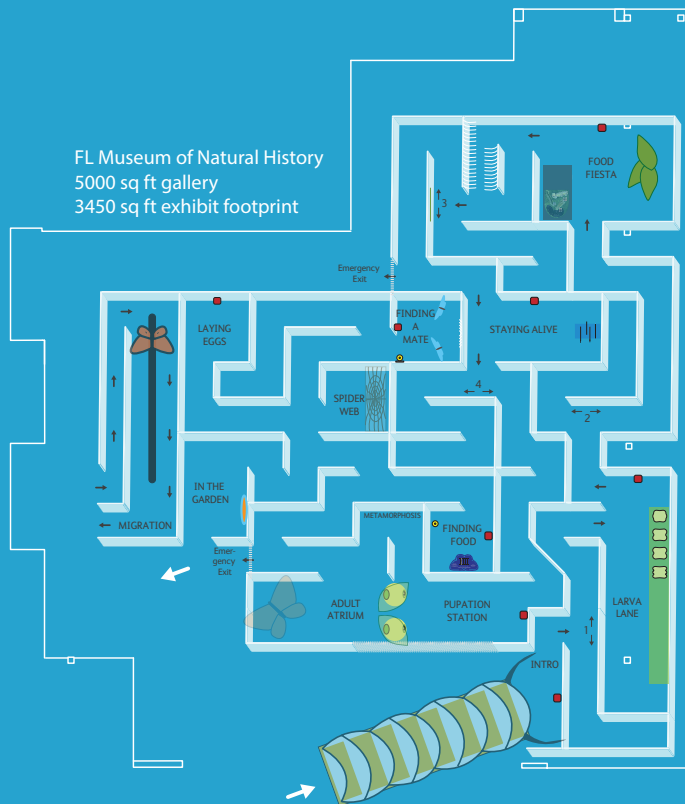

# Minotaur Mazes

Minotaur Mazes is a Seattle-based, worldwide traveling exhibitions company specializing in complete, interactive exhibition experiences within a maze setting. Mazes are engaging both mentally and physically, and a tactile experience helps visitors young and old retain ideas long after they have left the exhibit. Minotaur is committed to crafting quality, creative exhibitions that introduce ideas of sustainability and personal responsibility for the world and its people.

## Contact:

**Minotaur Mazes**

p. 206.782.0667

[info@minotaurmazes.com](mailto:info@minotaurmazes.com)

[www.minotaurmazes.com](http://www.minotaurmazes.com)

minotaur mazes

# Custom Layouts

FL Museum of Natural History  
5000 sq ft gallery  
3450 sq ft exhibit footprint

Pacific Science Center  
7200 sq ft gallery  
4500 sq ft exhibit footprint

Virginia Living Museum  
3500 sq ft gallery  
2200 sq ft exhibit footprint