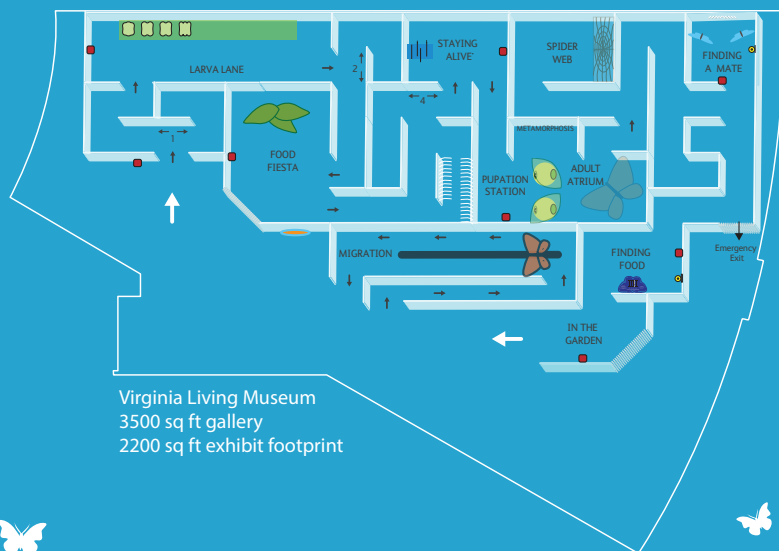

# Minotaur Mazes

Minotaur Mazes is a Seattle-based, worldwide traveling exhibitions company specializing in complete, interactive exhibition experiences within a maze setting. Mazes are engaging both mentally and physically, and a tactile experience helps visitors young and old retain ideas long after they have left the exhibit. Minotaur is committed to crafting quality, creative exhibitions that introduce ideas of sustainability and personal responsibility for the world and its people.

# Custom Layouts

FL Museum of Natural History  
5000 sq ft gallery  
3450 sq ft exhibit footprint

Pacific Science Center  
7200 sq ft gallery  
4500 sq ft exhibit footprint

Virginia Living Museum  
3500 sq ft gallery  
2200 sq ft exhibit footprint