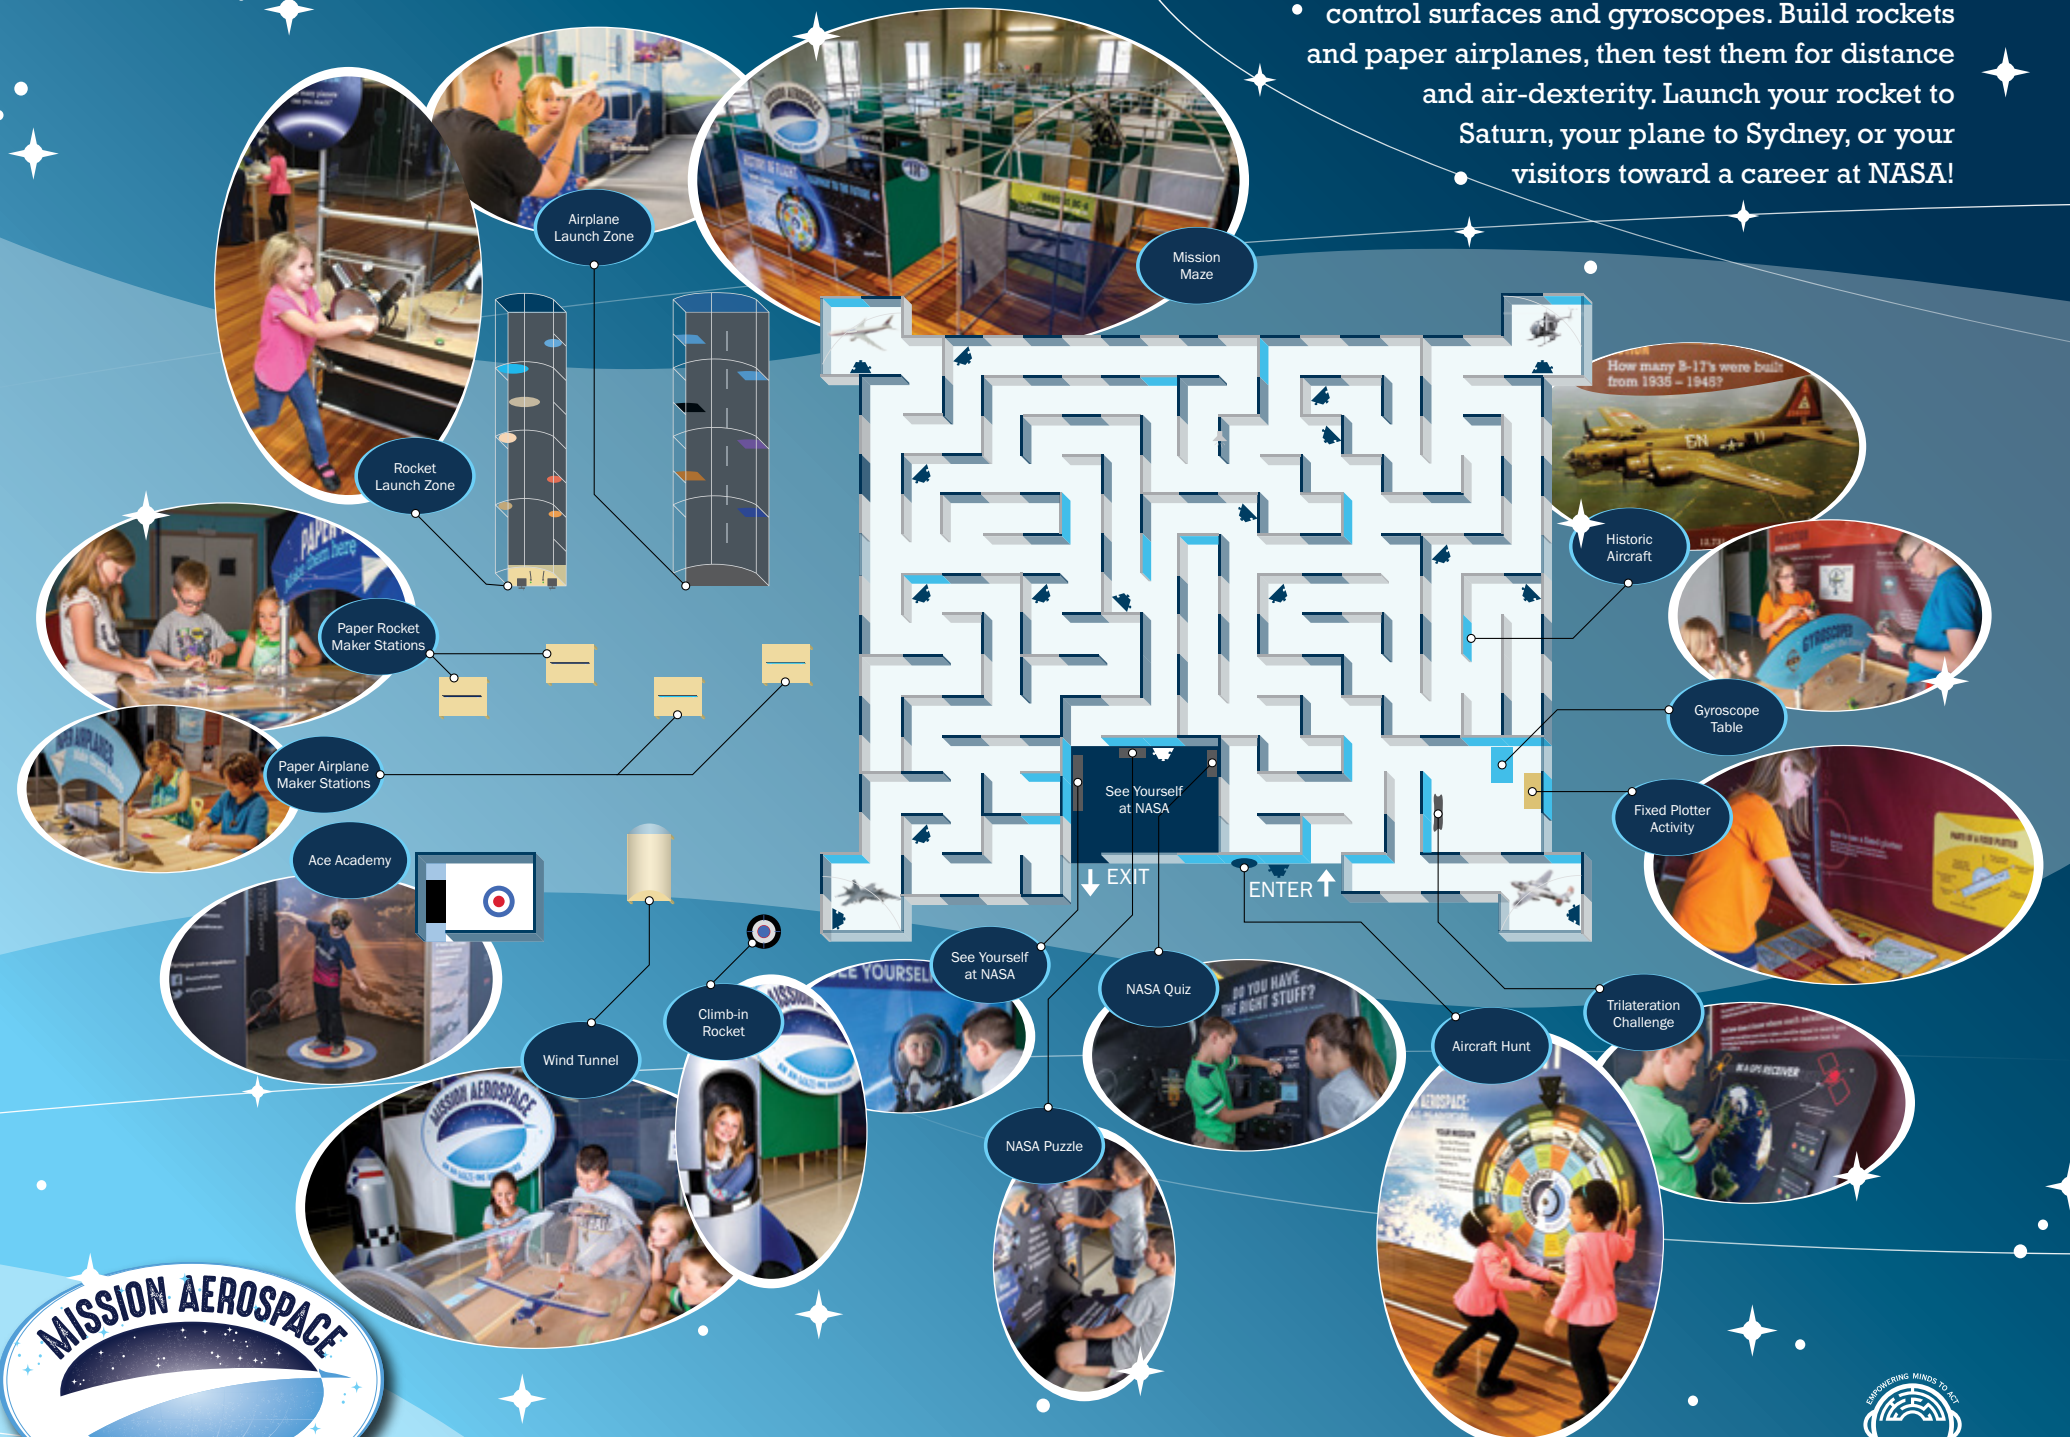

Explore the history of flight, navigation and NASA's vision for the future. Experiment with thrust, lift, control surfaces and gyroscopes. Build rockets and paper airplanes, then test them for distance and air-dexterity. Launch your rocket to Saturn, your plane to Sydney, or your visitors toward a career at NASA!

# Exhibition Specs & Info

- ✦ Installation - Indoor
- ✦ Gallery Size - 2,000 - 6,000 sq ft
- ✦ 3 - Month Rental - \$35,000 + inbound shipping
- ✦ Inbound Shipping - One 53ft trailer
- ✦ Payment Terms - 25% w/contract, 50% 2 months prior to opening, 25% + inbound shipping 2 weeks after opening
- ✦ Installation Staff - 1 Minotaur technician + 4 host personnel
- ✦ Installation Time - 4 days (160 man hours)
- ✦ De-install Staff - 1 Minotaur technician + 4 host personnel
- ✦ De-install Time - 1-2 days (40-80 man hours)
- ✦ Insurance - Host to insure for liability, loss or damage
- ✦ Security - Minimal (venue security is sufficient)
- ✦ Staffing - 2 - 6 staff members as per traffic
- ✦ Crates - All on wheels, indoor storage required
- ✦ Electrical - Standard 110v, 1 location
- ✦ Ceiling height - 8'-6" - Maze structure
- ✦ - 9' - Airplane Launch Zone (10' with Sign-optional) (optional, variable)
- ✦ - 11' - Logo sign mounted on maze
- ✦ - 11'- 4" - Airplane arches above maze

✦ **Explore the history of flight, navigation and NASA's vision for the future. Experiment with thrust, lift, control surfaces and gyroscopes. Build rockets and paper airplanes, then test them for distance and air-dexterity.**

✦ **Launch your rocket to Saturn, your plane to Sydney, and your visitors toward a career at NASA!**

✦ *"A Wonderful Experience! Something for everyone ages 3 to 103. We've had great success with school groups, parties and special events. Patrons leave with a smile ...and usually several paper aircraft."*