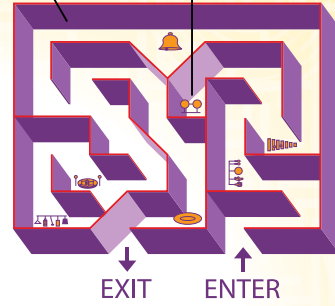

MAZES & BRAIN GAMES

Maze of Illusions

Music Maze

Giant Tower of Hanoi

David Anson Russo Gallery

Labyrinthian Library

Brain Teaser Puzzles

Headlong Maze

minotaur mazes

Exhibition Specs & Info

Exhibit Specifications

- Installation - Indoor
- Gallery Size - 3,000 - 10,000 sq ft
- Interactives - 80+
- 3 - Month Rental - \$50,000 - \$75,000 + inbound shipping
- Inbound Shipping - One 53ft trailer
- Payment Terms - 25% w/contract, 50% 2 months prior to opening, 25% + inbound shipping 2 weeks after opening
- Installation Staff - 1 Minotaur technician + 4 host personnel
- Installation Time - 32 hours (160 man hours)
- De-install Staff - 1 Minotaur technician + 4 host personnel
- De-install Time - 16 hours (80 man hours)
- Insurance - Host to insure for liability, loss or damage
- Security - Minimal (venue security is sufficient)
- Staffing - 1 - 6 staff members as per traffic
- Crates - All on wheels, indoor storage required
- Electrical - Standard 110v, 4 locations
- Ceiling height - 8'- 6": Maze structure
- 9'- 6": (3) Red pipe structures (optional, adjustable)
- 12': Logo sign mounted to maze