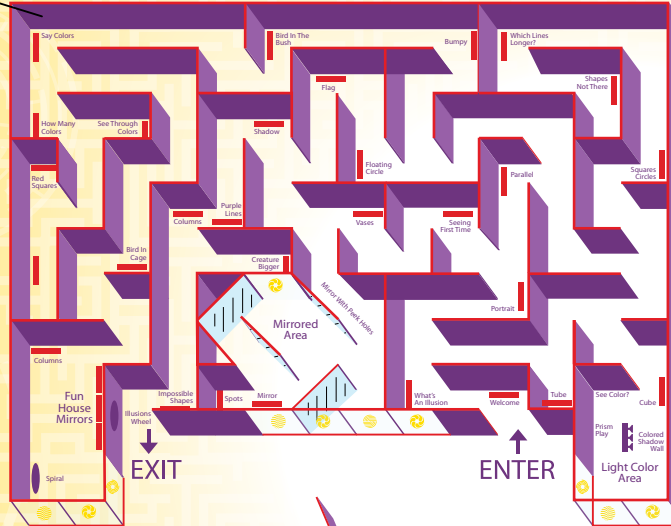

MAZES & BRAIN GAMES

Maze of Illusions

Music Maze

Giant Tower of Hanoi

David Anson Russo Gallery

Labyrinthian Library

Brain Teaser Puzzles

Headlong Maze

History of Mazes

Arrow Maze

Mathematica Maze

Finger Mazes

Make-A-Maze

Marble Mazes

Senior Puzzle Maze

Web-Maze

minotaur mazes

Exhibition Specs & Info

Exhibit Specifications

- Installation - Indoor
- Gallery Size - 3,000 - 10,000 sq ft
- Interactives - 80+
- 3 - Month Rental - \$50,000 - \$75,000 + inbound shipping
- Inbound Shipping - One 53ft trailer
- Payment Terms - 25% w/contract, 50% 2 months prior to opening, 25% + inbound shipping 2 weeks after opening
- Installation Staff - 1 Minotaur technician + 4 host personnel
- Installation Time - 32 hours (160 man hours)
- De-install Staff - 1 Minotaur technician + 4 host personnel
- De-install Time - 16 hours (80 man hours)
- Insurance - Host to insure for liability, loss or damage
- Security - Minimal (venue security is sufficient)
- Staffing - 1 - 6 staff members as per traffic
- Crates - All on wheels, indoor storage required
- Electrical - Standard 110v, 4 locations
- Ceiling height - 8'- 6": Maze structure
- 9'- 6": (3) Red pipe structures (optional, adjustable)
- 12': Logo sign mounted to maze