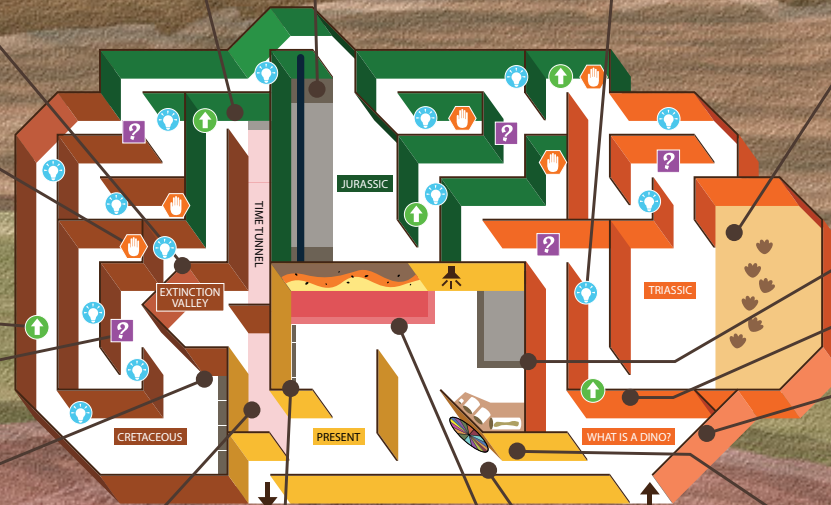

Genus Quest

Question & Answer

Reinforcement

Dead End

Dead End

Extinction Alley

Timeline Tunnel

Slide Through Jurassic

Genus Quest

Make Tracks In Triassic

Mystery Dig

Reinforcement

Dinosaur Challenge

Dead or Alive? An Immersive Experience

Create In Cretaceous

Donation Station

Jr. Paleo Academy

Climb Through Time

Genus Quest

Dino Reps

T-Rex on Trial

Is it a Dino?

Exhibit Specs & Info

Gallery Size	-	2,500 - 5,500 sq ft
3 - Month Rental	-	\$35,000 + inbound shipping
Inbound Shipping	-	One 53 ft Trailer
Payment Terms	-	25% with signed contract to hold dates
	-	50% 2 months prior to opening
	-	25% plus shipping 2 weeks after opening
Installation Staff	-	1 Minotaur Technician + 4 Host personnel
Installation Time	-	32 hours (160 man hours)
De-installation Staff	-	1 Minotaur Technician + 4 Host personnel
De-installation Time	-	16 hours (80 man hours)
Insurance	-	Museum to insure for liability, loss or damage
Security	-	Minimal (venue security is sufficient)
Staffing	-	0 - 2 staff members as per traffic
Crates	-	All on Wheels, indoor Storage required
Electrical	-	Standard 110V - 1 location in the exhibit
Ceiling height	-	8'-6" Maze Structure (facades optional)
	-	10' Giganotosaurus Façade Height
	-	12'-3" Saltasaurus Façade Height
	-	13'-4" Patagonia Façade Height