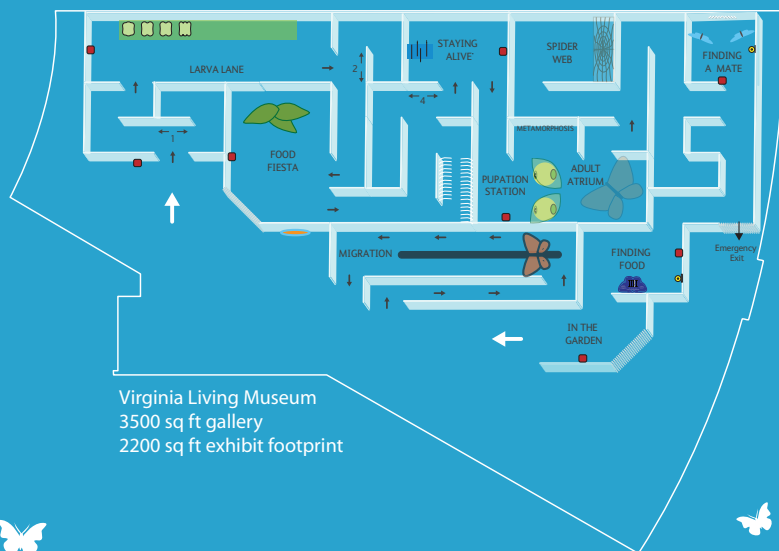

# Minotaur Mazes

Minotaur Mazes is a Seattle-based, worldwide traveling exhibitions company specializing in complete, interactive exhibition experiences within a maze setting. Mazes are engaging both mentally and physically, and a tactile experience helps visitors young and old retain ideas long after they have left the exhibit. Minotaur is committed to crafting quality, creative exhibitions that introduce ideas of sustainability and personal responsibility for the world and its people.

# Custom Layouts

FL Museum of Natural History  
5000 sq ft gallery  
3450 sq ft exhibit footprint

Pacific Science Center  
7200 sq ft gallery  
4500 sq ft exhibit footprint

Virginia Living Museum  
3500 sq ft gallery  
2200 sq ft exhibit footprint