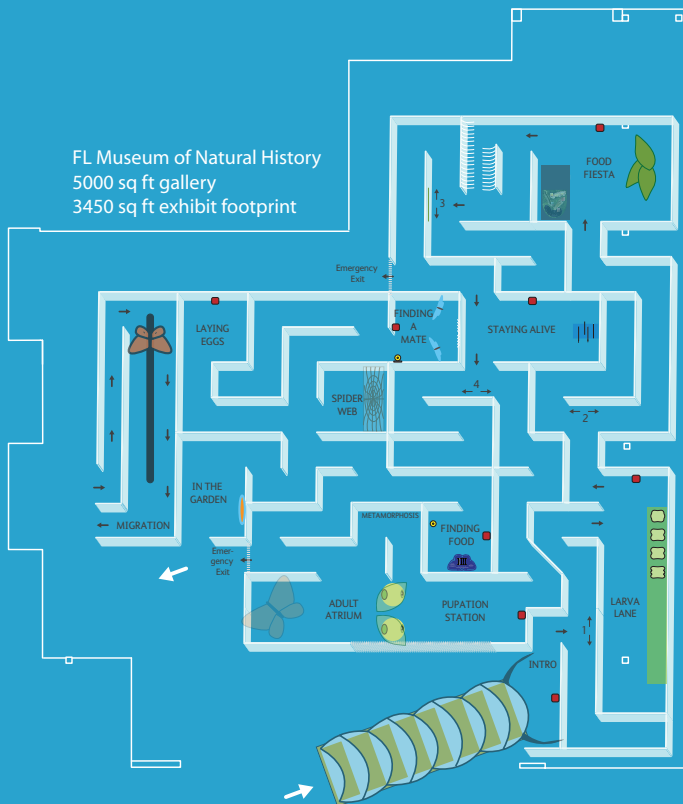

minotaur mazes

Custom Layouts

FL Museum of Natural History
5000 sq ft gallery
3450 sq ft exhibit footprint

Pacific Science Center
7200 sq ft gallery
4500 sq ft exhibit footprint