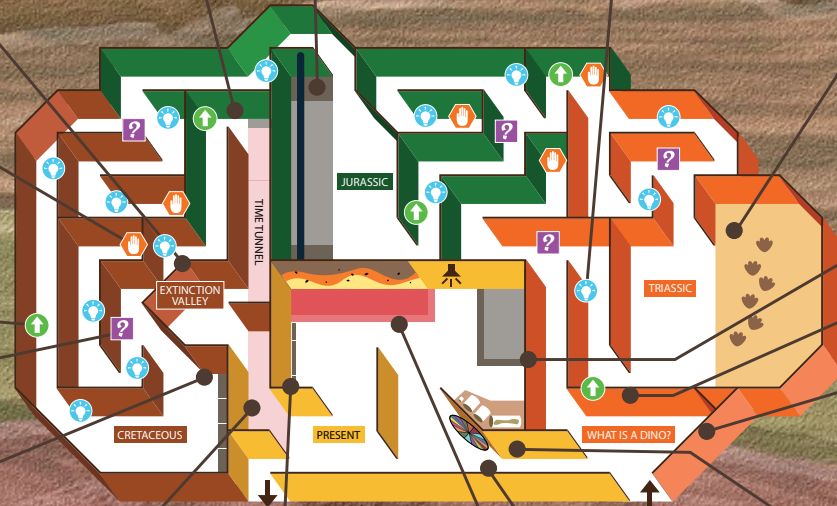

Genus Quest

Question & Answer

Reinforcement

Dead End

Exhibit Specs & Info

Exhibit Specs

- Gallery Size 2,500 - 5,500 sq ft
- 3 - Month Rental \$30,000 + inbound shipping
- Each Additional Month \$8,500
- Inbound Shipping One 53 ft Trailer
- Payment Terms 25% with contract, 50% 2 months prior to opening,
- 25% plus inbound shipping 2 weeks after opening
- Installation Staff 1 Minotaur Technician + 4 Host personnel
- Installation Time 32 hours (160 man hours)
- De-installation Staff 1 Minotaur Technician + 4 Host personnel
- De-installation Time 16 hours (80 man hours)
- Insurance Museum to insure for liability, loss or damage
- Security Minimal (venue security is sufficient)
- Staffing 0 - 2 staff members as per traffic
- Crates All on Wheels, indoor Storage required
- Electrical Standard 110v - 1 location in the exhibit
- Minimum ceiling height 8'-6" Maze Structure
- 10' Giganotosaurus Façade Height
- 12'-3" Saltasaurus Façade Height
- 13'-4" Patagonia Façade Height (facades optional)

Info

- Goals:
- Live as the dinosaurs lived... Live Large!
 - Discover new answers to old questions
 - Explore the talents needed to study dinosaurs
 - Test new knowledge as a Junior Paleontologist

Dino-Rev is AWESOME...you guys are rock stars!
We are crazy happy with the exhibit!
- Children's Museum of LaCrosse